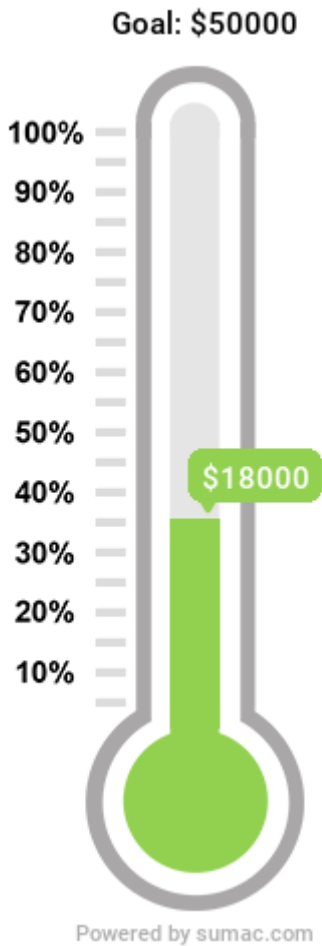

Proposed Incoming Board Sugar House Rotary Club 2021-2022

President	Frank Meding
President Elect	Brandon Briggs
Past President	Dale Lambert
Director	Steve Knudson
Director	Larry Bodine
Director	Errol EerNisse
Director	Therese Milad
Director	Wally Brown
Sgt. At Arms	Barry Bank
Community Services Chair	Steve Knudson
Secretary/Treasurer	David Baranowski

Rotary Opens Opportunities

Fund Raising for Chili Open 2021 Including Match

Rotary

Rotary Club of Sugar House
The Sweetest Club in Rotary

[Sugar House Rotary Club](#)

2020-2021

President	Dale Lambert
President Elect	Frank Medina
Past President	Chuck Baker
Director	Steve Knudson
Director	Larry Bodine
Director	Errol EerNisse
Director	Therese Milad
Director	Wally Brown
Sgt. At Arms	Barry Bank
Community Services Chair	Steve Knudson
Secretary/Treasurer	David Baranowski
