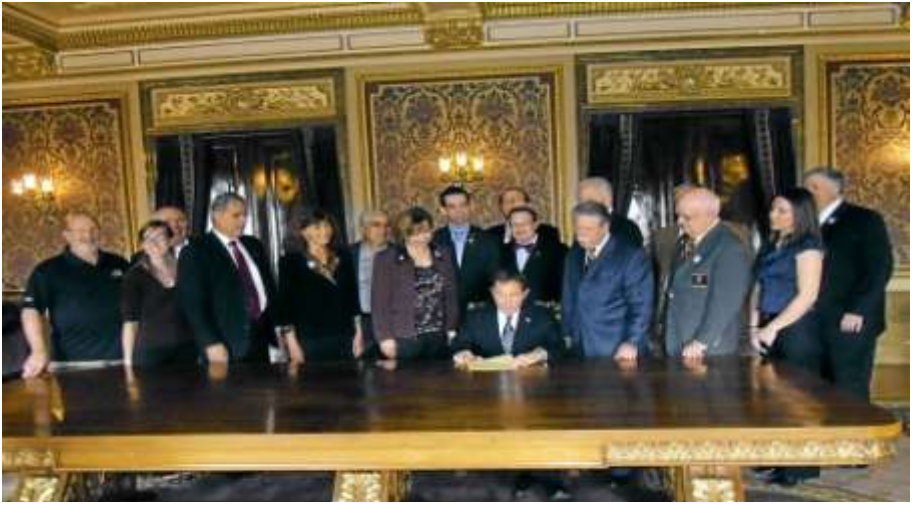

Greeter	Rotarians
Pledge / 4-Way	By Invitation
Inspiration/Prayer	By Invitation

TODAY

CLUB ASSEMBLY

Craft Presentation by Frank Medina,
Bonnevill Superior Title

Induction of **Bob Wiggins**

Song by Wally Williams (Former Club Member)

Welcome Song

Welcome to Sugar House Rotary,
We're mighty glad you are here
We'd like to sing you a long song
But a wrong song might appear
So sit you down and make some friends
today... Right Here!

Governor Gary Herbert signs Joint Resolution making May 6th Sugar House Rotary Day