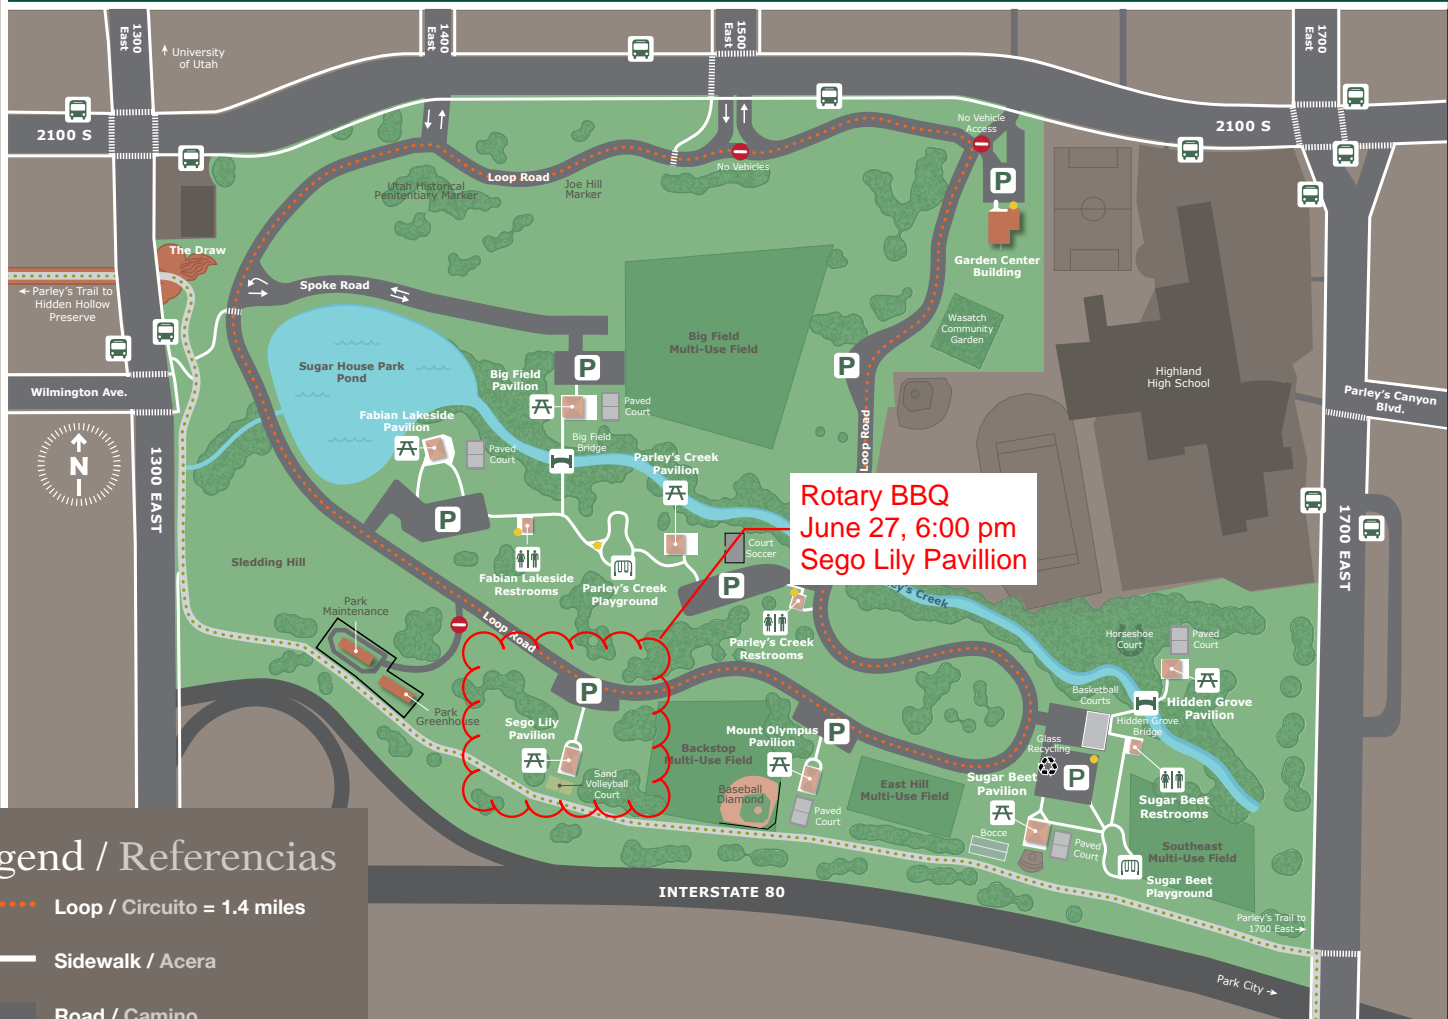

Upcoming Meetings

2nd Thursday June 13: Business Meeting and Birthday Salute. Induction of Gary Rosenthal. Speaker; President Gene Davis, State of the Club.

4th Thursday June 27:

Sugar House Park, Se-go Lily Pavilion, 6:00 pm.

Meier's Barbecue Dinner Incoming President Paul Halliday Induction. President Elect Nominee Harold Weight.

2nd Thursday July 13: Club Business Meeting and Birthday Salute with New President Paul Halliday.

Sugar House Rotary Club Leadership Team

2013-2024

President	Gene Davis
President Elect	Paul Halliday
Dir. International	Brandon Briggs
Dir. Membership	Tom King
Dir. Communications	Dale Lambert
Dir. Community Events	Monika Fleckenstein
Dir. Foundation	Errol EerNisse
Sgt. At Arms	Barry Bank
Secretary/Treasurer	David Baranowski

Sugar House Park

1330 E 2100 S, Salt Lake City, UT 84106 385.468.7275 parks@saltlakecounty.gov sugarhousepark.org

Legend / Referencias

- - - - - Loop / Circuito = 1.4 miles
- Sidewalk / Acera
- Road / Camino
- Parley's Trail / Conexión con el sendero Parley's Trail
- Bike Rack / Portabicicletas

sugarhousepark.org